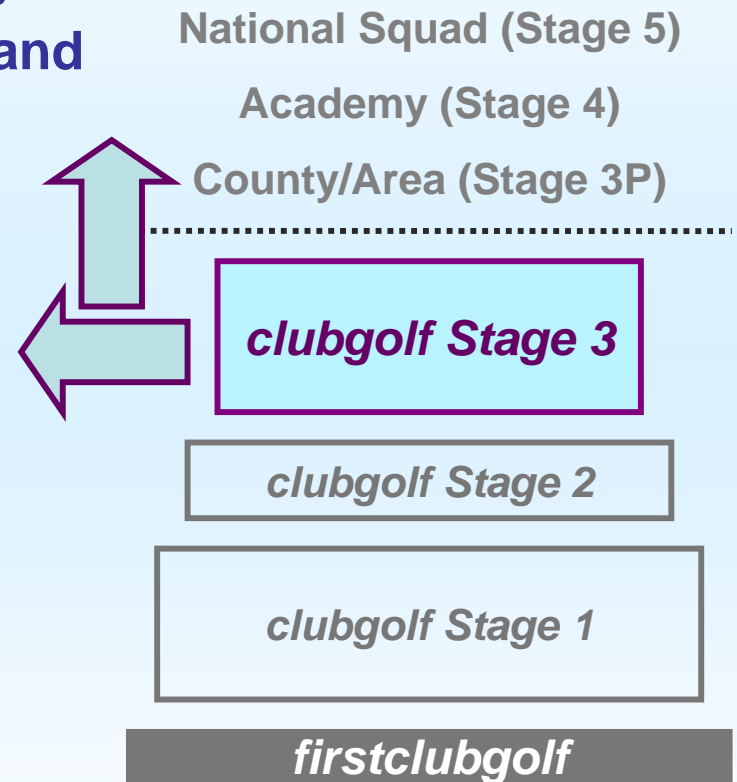

## ➤ clubgolf Stage 3

- A 2-Year course (60 hrs per year)
- Delivered by PGA Level 3 coaches (Golf Pro's)
- Builds on Golf skills and knowledge learned in Stages 1 & 2
- Adds in Tee Shots, Short, Medium and Long Iron play
- Includes video swing analysis

National Squad (Stage 5)  
Academy (Stage 4)  
County/Area (Stage 3P)

---

*clubgolf Stage 3*

*clubgolf Stage 2*

*clubgolf Stage 1*

*firstclubgolf*

## ➤ Ready to Progress ?

- At completion of Stage 3 players should be progressing as golfers and reducing their handicap
- Selection to County / Area coaching for talented players
- Continue playing club golf as an improved player
- Continue with lessons from Pro